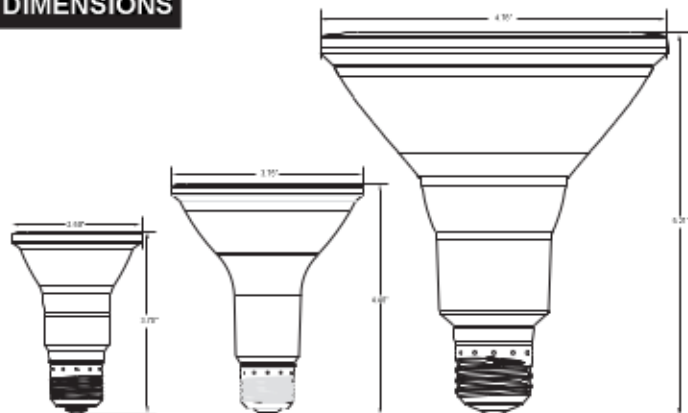

DIMENSIONS

ORDERING INFORMATION

MODEL	WATTS		KELVIN RATING		LUMENS
LED PAR20-6W-3K	6W	6 WATTS	3K	3000K	450
LED PAR20-6W-5K	6W	6 WATTS	5K	5000K	450
LED PAR30-9W-3K	9W	9 WATTS	3K	3000K	750
LED PAR30-9W-5K	9W	9 WATTS	5K	5000K	750
LED PAR38-13W-3K	13W	13 WATTS	3K	3000K	1050
LED PAR38-13W-5K	13W	13 WATTS	5K	5000K	1200